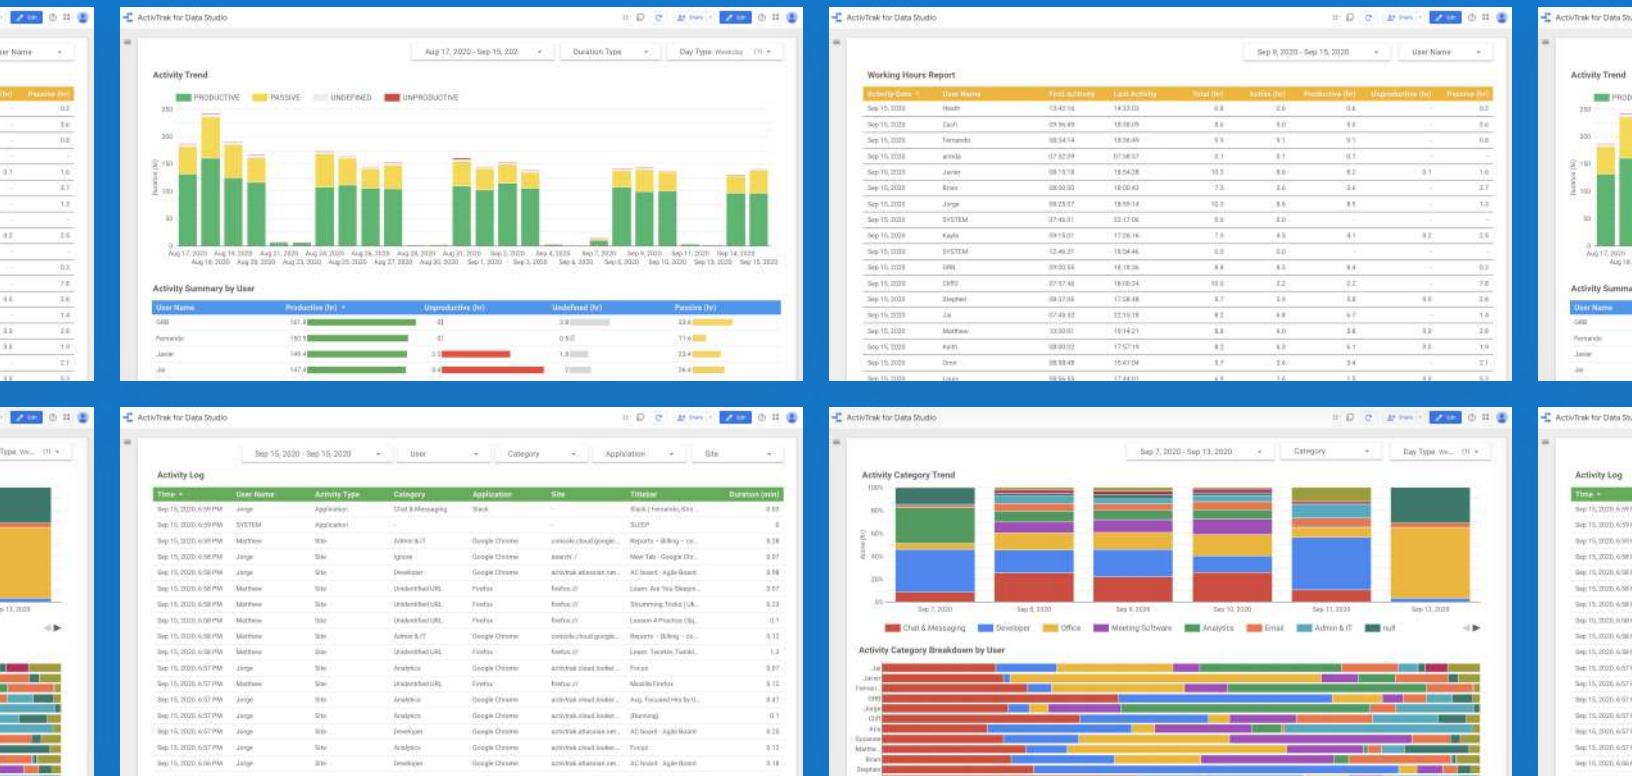

DATA SHEET

ActivTrak Data Connect

BI Analytics & Reports With Google Data Studio

ActivTrak Data Connect Overview

Data Connect provides customers direct access into user behavioral activity data to create personalized reports with business intelligence data visualization tools (e.g. Tableau, PowerBI, Google Data Studio, etc.) and data reporting tools (e.g. Google Sheets, Microsoft Excel). You also have the ability to integrate and correlate your activity data with multiple business data sources such as Salesforce, ZenDesk or other CRM tools, EPM, SIEM and more.

Data Connect is available to ActivTrak Advanced Plan customers and ships with pre-built dashboards & analysis templates making it easy to quickly generate detailed reports for your platform of choice.

Google Data Studio Pre-Built Analysis

ActivTrak's Data Connect Google Data Studio Template includes a combination of pre-built valuable metrics, reports and dashboards to help you analyze how your organization works and jump start the creation of your own customized reports. All dashboards and underlying reports are organized around three major analysis areas and provide data insights to critical questions about your workforce.

Google Data Studio Pre-Built Dashboards

Below are some screenshots for the pre-built dashboards including a brief description of the analytics collected for each.

Productivity Analysis

Understand productivity level trends for your teams and compare individuals over time. This analysis displays time by productive, unproductive, passive and undefined.