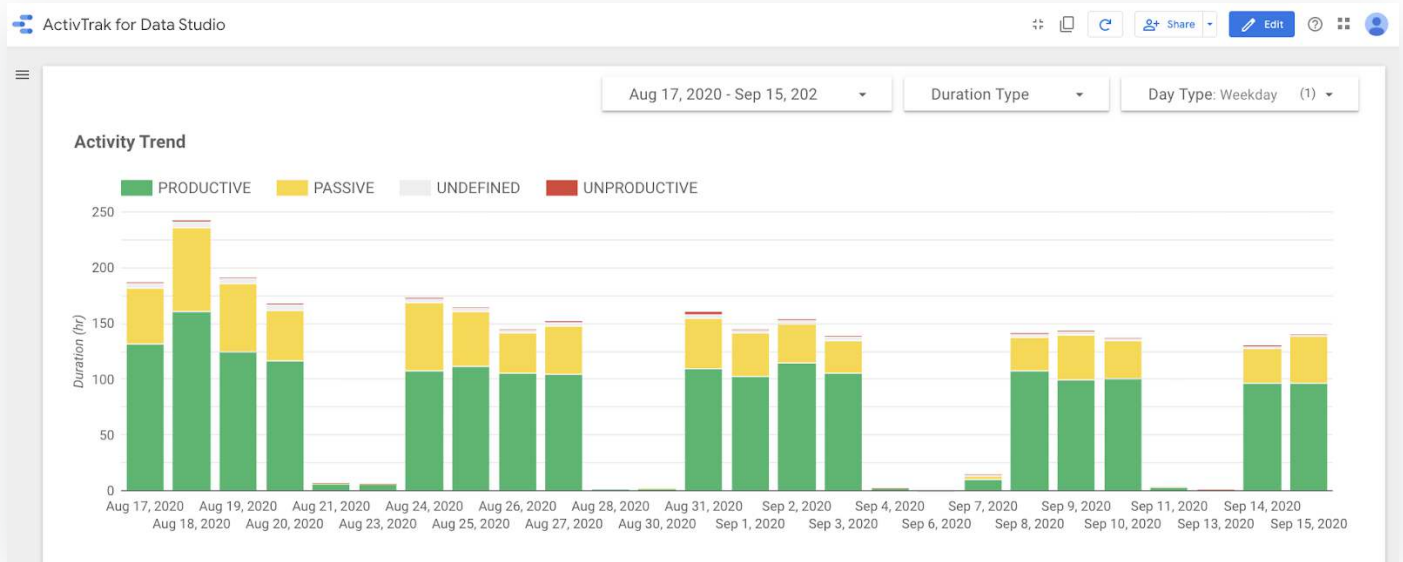

Google Data Studio Pre-Built Analysis

ActivTrak's Data Connect Google Data Studio Template includes a combination of pre-built valuable metrics, reports and dashboards to help you analyze how your organization works and jump start the creation of your own customized reports. All dashboards and underlying reports are organized around three major analysis areas and provide data insights to critical questions about your workforce.

Key Fields & Metrics

Each activity captured by ActivTrak has a set of associated fields and metrics that help provide content and additional information at the granular level or in aggregate.

Field	Description
Activity Type	Captures major types of digital activity (application, site, search or passive).
Category	An application or website can be assigned a category (e.g. development, business application, etc.) Categories denote the activity performed using an application or website.
Productivity	An application or website can be classified as productive, unproductive or undefined.
Active Time	Time when the computer is active (Total Time - Passive Time).
Passive Time	Time when the computer is idle (no keyboard or mouse activity).
Productive Time	Time spent on activities (applications and websites) marked as productive.

Google Data Studio Pre-Built Dashboards

Below are some screenshots for the pre-built dashboards including a brief description of the analytics collected for each.

Productivity Analysis

Understand productivity level trends for your teams and compare individuals over time. This analysis displays time by productive, unproductive, passive and undefined.